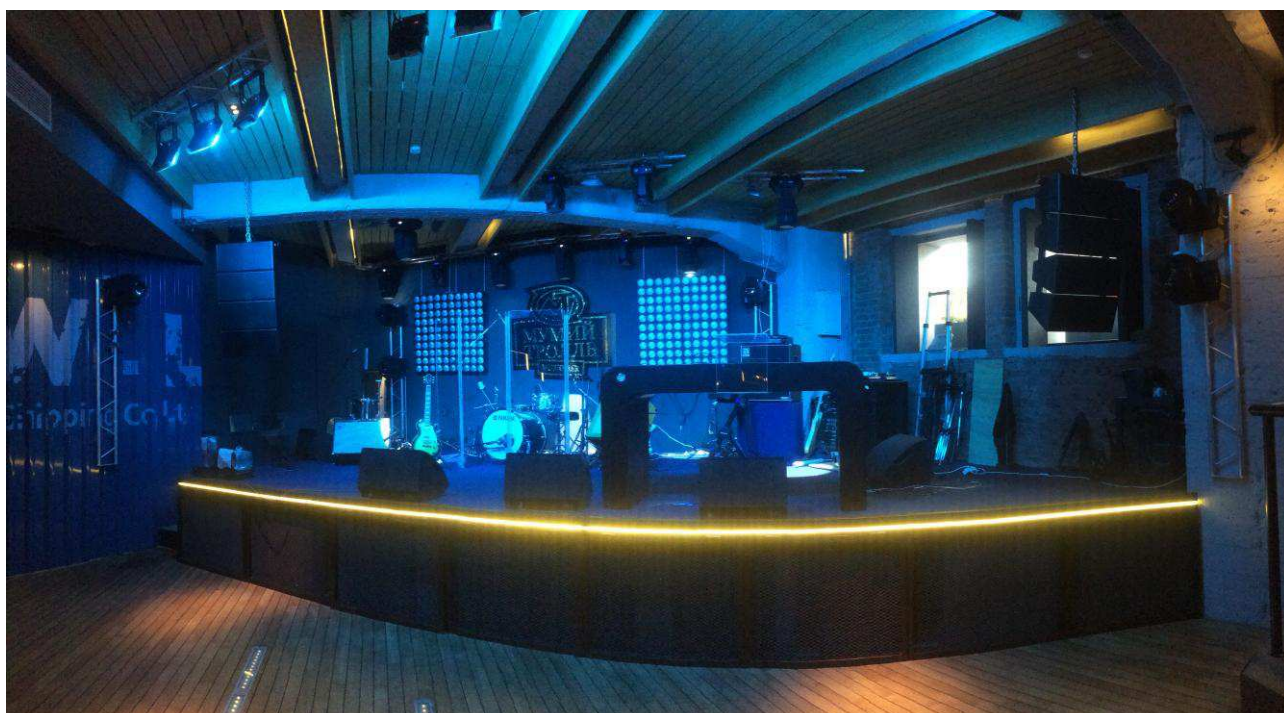

Sound Engineer:

Илья Ложечник (Ilya) – [+7(985)411-03-21](tel:+79854110321)

ВСЕ РАЙДЕРЫ ОТПРАВЛЯТЬ НА АДРЕС: 911@mumiytroll.com

Lighting Designer:

Дмитрий Кирюхин (Dmitriy) - [+7(915)466-92-88](tel:+79154669288)